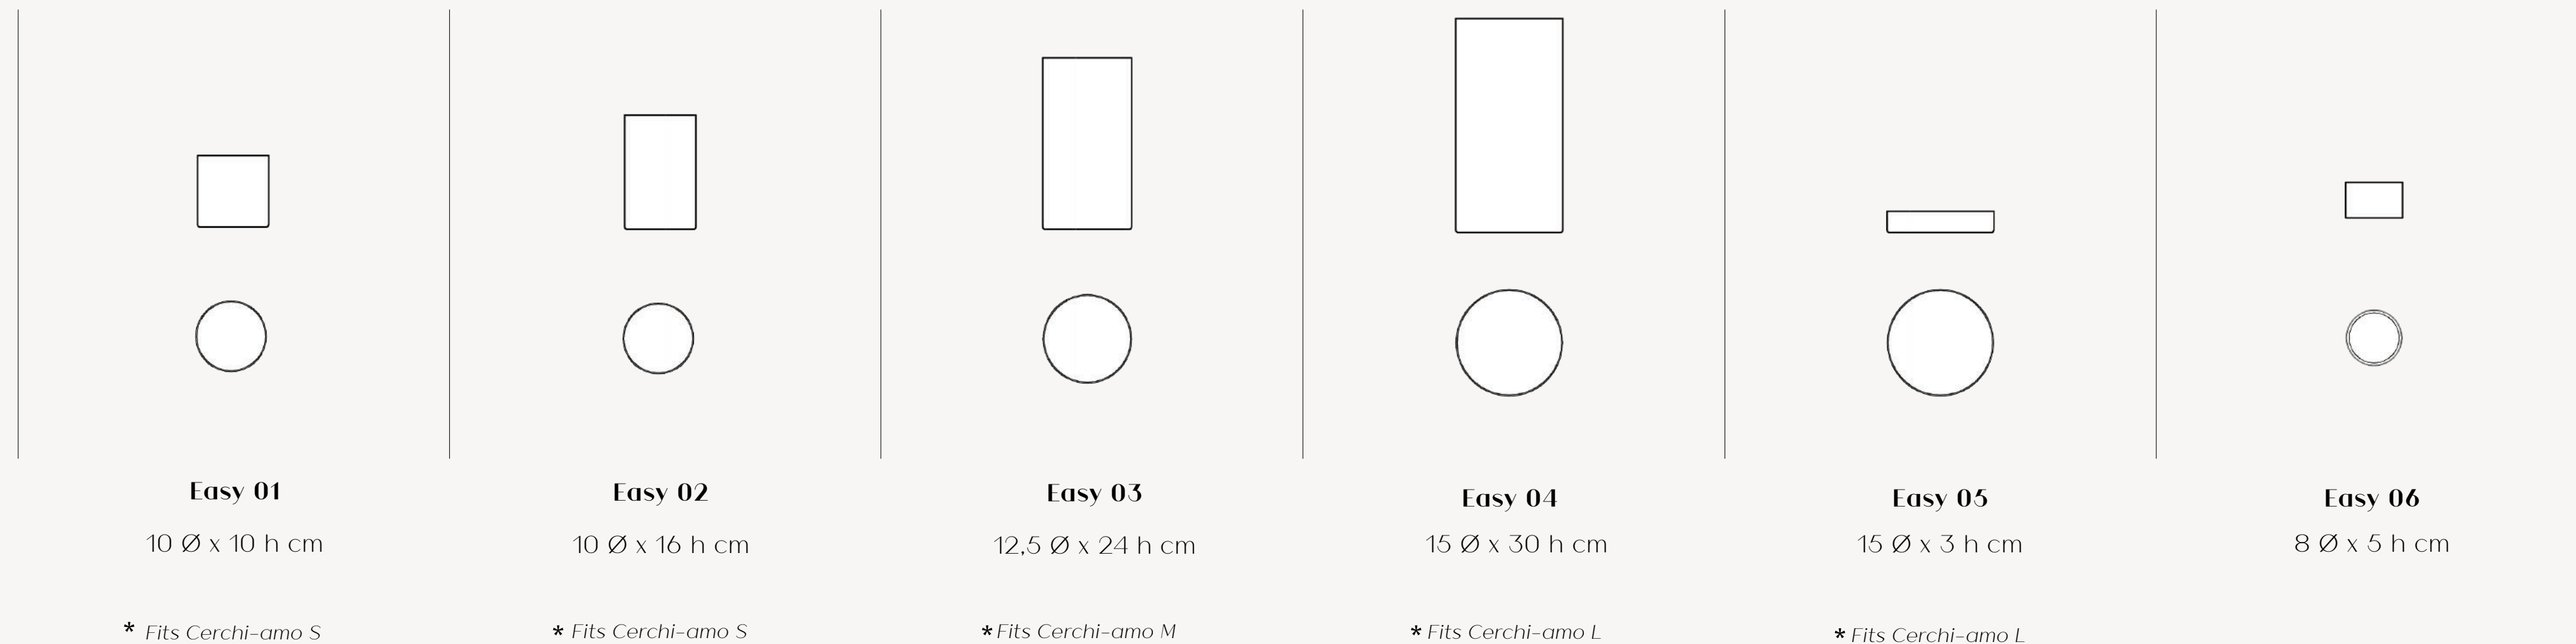

Easy

A very "easy" glass

A clear glass vase which enhances without taking the stage, the ideal complement to our Cerchi_amo tray.
With its harmonious forms and clarity, it reveals everything, including the sheer poetry that comes from wildflowers picked on your walk.

D I M E N S I O N S

Vases from our Easy collection come in different sizes, to perfectly complement our marble tray Cerchi_Amo or to pair with anything else you like.

Our glass vases are available in the the following options: